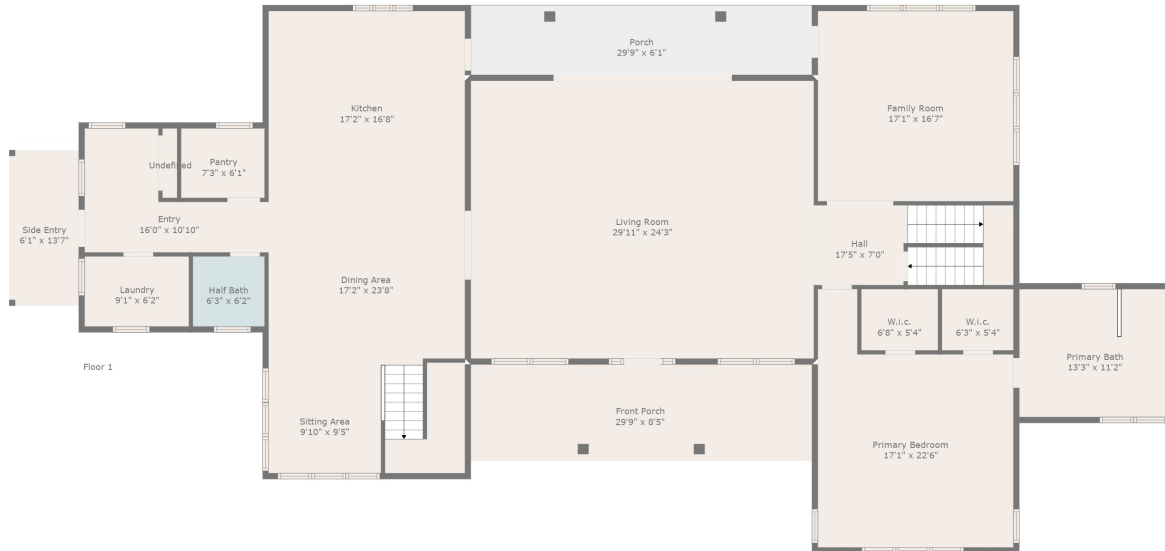

Floor 2

Floor 1

TOTAL: 4785 sq. ft
FLOOR 1: 2665 sq. ft, FLOOR 2: 2120 sq. ft
EXCLUDED AREAS: FRONT PORCH: 250 sq. ft, SIDE ENTRY: 82 sq. ft, PORCH: 181 sq. ft,
UNDEFINED: 38 sq. ft

TOTAL: 4785 sq. ft
 FLOOR 1: 2665 sq. ft, FLOOR 2: 2120 sq. ft
 EXCLUDED AREAS: FRONT PORCH: 250 sq. ft, SIDE ENTRY: 82 sq. ft, PORCH: 181 sq. ft,
 UNDEFINED: 38 sq. ft

Measurements Are Calculated By Cubicasa Technology. Deemed Highly Reliable But Not Guaranteed.

TOTAL: 4785 sq. ft
 FLOOR 1: 2665 sq. ft, FLOOR 2: 2120 sq. ft
 EXCLUDED AREAS: FRONT PORCH: 250 sq. ft, SIDE ENTRY: 82 sq. ft, PORCH: 181 sq. ft,
 UNDEFINED: 38 sq. ft