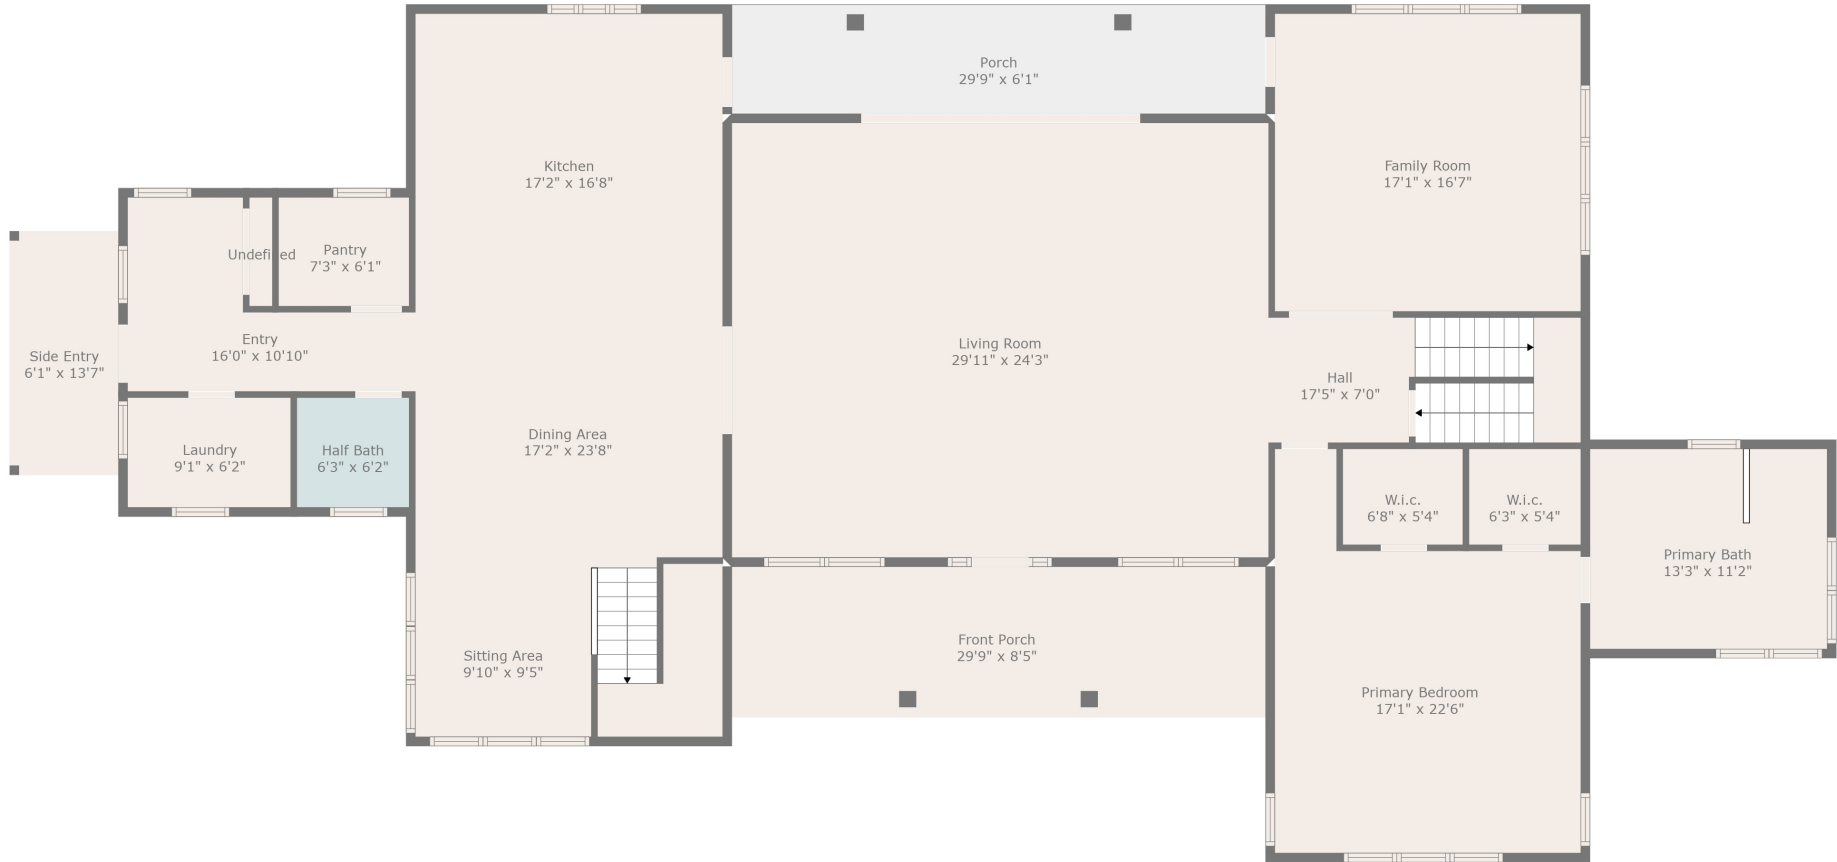

Floor 2

Floor 1

TOTAL: 4785 sq. ft
FLOOR 1: 2665 sq. ft, FLOOR 2: 2120 sq. ft
EXCLUDED AREAS: FRONT PORCH: 250 sq. ft, SIDE ENTRY: 82 sq. ft, PORCH: 181 sq. ft,
UNDEFINED: 38 sq. ft

TOTAL: 4785 sq. ft
 FLOOR 1: 2665 sq. ft, FLOOR 2: 2120 sq. ft
 EXCLUDED AREAS: FRONT PORCH: 250 sq. ft, SIDE ENTRY: 82 sq. ft, PORCH: 181 sq. ft,
 UNDEFINED: 38 sq. ft

Measurements Are Calculated By Cubicasa Technology. Deemed Highly Reliable But Not Guaranteed.

TOTAL: 4785 sq. ft
 FLOOR 1: 2665 sq. ft, FLOOR 2: 2120 sq. ft
 EXCLUDED AREAS: FRONT PORCH: 250 sq. ft, SIDE ENTRY: 82 sq. ft, PORCH: 181 sq. ft,
 UNDEFINED: 38 sq. ft